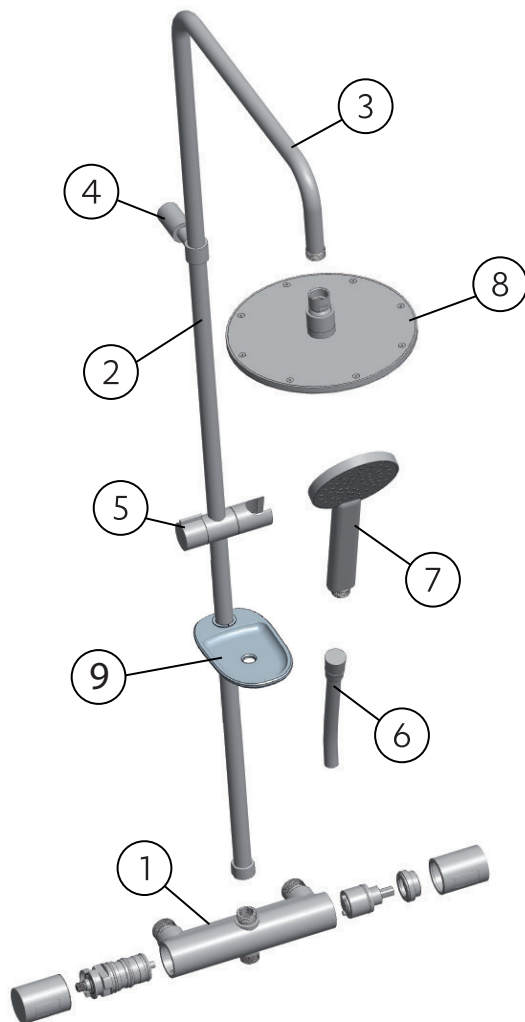

Hafa® Complete R

Art: 1381635, 1381640

Hafa®

Hafa
Svarvaregatan 5, Box 525
SE-301 80 Halmstad
SWEDEN

Garanti/Warranty.
Service, reservdelar/spare parts
Sweden: +46 (0)35 15 44 75
Norway: +47 (0)69 31 02 30
Finland: +358 (0)9 61500940

www.hafa.se
www.hafa.dk
www.hafabad.no
www.hafa.se
www.hafabathroom.ru
www.hafa.eu

e-mail:
service@hafa.se
service@hafabad.no