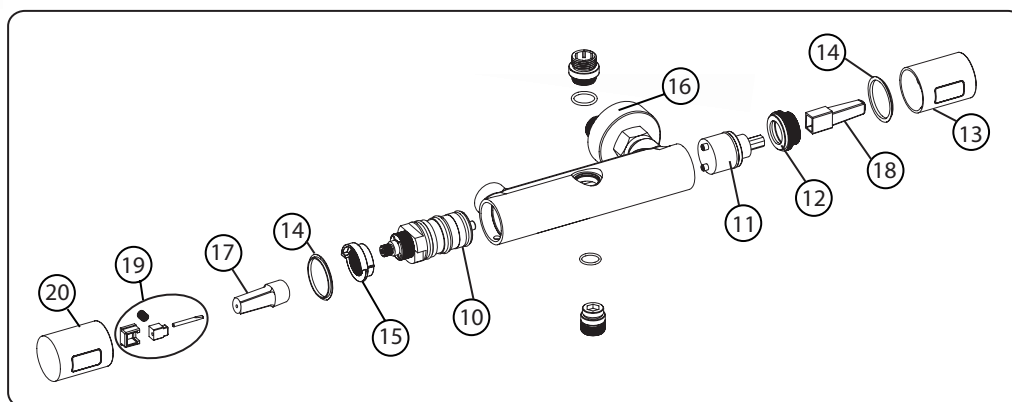

Hafa® Complete R

Art: 1381635, 1381640

Hafa®

Hafa
Svarvaregatan 5, Box 525
SE-301 80 Halmstad
SWEDEN

Garanti/Warranty.
Service, reservdelar/spare parts
Sweden: +46 (0)35 15 44 75
Norway: +47 (0)69 31 02 30
Finland: +358 (0)9 61500940

www.hafa.se
www.hafa.dk
www.hafabad.no
www.hafa.se
www.hafabathroom.ru
www.hafa.eu

e-mail:
service@hafa.se
service@hafabad.no