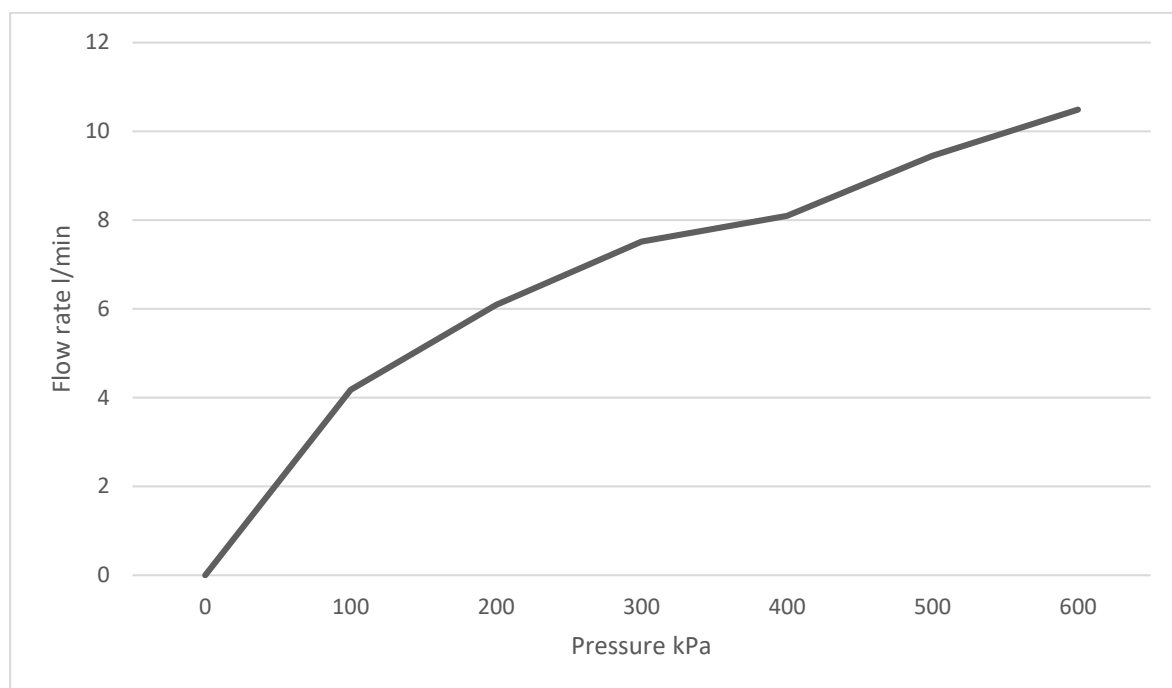

Shape

Flow chart

Hafa
Svarvaregatan 5, Box 525
SE-301 80 Halmstad
SWEDEN

Garanti/Warranty.
Service, resevdelar/spare-parts
Sweden: Tel: +46 (0)35 15 44 75
Norway: Tel: +47 69 31 02 30
Finland: Puh: 0207 43 50 00