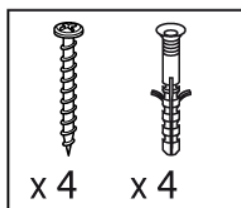

Hafa® East 600/900/1200

Art: 1452170, 1452171, 1452172

Spare Parts

①