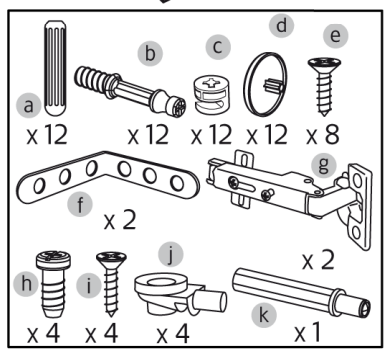

### Spare Parts

Edition 02.2008

SKETCH NO.	SPAREPART NO.	SOLO 420 TVÄTTSTÄLLSKÅP	SOLO 420 WASH BASIN CABINET
1	9201516	Solo TVSK 420 HÖ GAV VIT	Gable right White to undercabinet 420
1	9201517	Solo TVSK 420 HÖ GAV BJ	Gable right birch to undercabinet 420
1	9201900	Solo TVSK 420 HÖ GAV RÖD	Gable right Red to undercabinet 420
1	9201901	Solo TVSK 420 HÖ GAV SV	Gable right Black to undercabinet 420
2	9201518	Solo TVSK 420 VÄ GAV VIT	Gable left White to undercabinet 420
2	9201519	Solo TVSK 420 VÄ GAV BJ	Gable left birch to undercabinet 420
2	9201902	Solo TVSK 420 VÄ GAV RÖD	Gable left Red to undercabinet 420
2	9201903	Solo TVSK 420 VÄ GAV SV	Gable left Black to undercabinet 420
3	9201520	Solo TVSK 420 BOTT VIT	Bottom White to undercabinet 420
3	9201521	Solo TVSK 420 BOTT BJ	Bottom birch to undercabinet 420
3	9201904	Solo TVSK 420 BOTT RÖD	Bottom Red to undercabinet 420
3	9201905	Solo TVSK 420 BOTT SV	Bottom Black to undercabinet 420
4	9201522	Solo TVSK 420 Ö HÄ REGEL VIT	Upper Strip for back white to undercabinet 420
4	9201523	Solo TVSK 420 Ö HÄ REGEL BJ	Upper Strip for back birch to undercabinet 420
4	9201906	Solo TVSK 420 Ö HÄ REGEL RÖD	Upper Strip for back Red to undercabinet 420
4	9201907	Solo TVSK 420 Ö HÄ REGEL SV	Upper Strip for back Black to undercabinet 420
5	9201524	Solo TVSK 420 NE HÄ REGEL VIT	Lower Strip for back white to undercabinet 420
5	9201525	Solo TVSK 420 NE HÄ REGEL BJ	Lower Strip for back birch to undercabinet 420
5	9201908	Solo TVSK 420 NE HÄ REGEL RÖD	Lower Strip for back Red to undercabinet 420
5	9201909	Solo TVSK 420 NE HÄ REGEL SV	Lower Strip for back Black to undercabinet 420
6	9201526	Solo TVSK 420 FRÄ REGEL VIT	Front Strip White to undercabinet 420
6	9201527	Solo TVSK 420 FRÄ REGEL BJ	Front Strip birch to undercabinet 420
6	9201910	Solo TVSK 420 FRÄ REGEL RÖD	Front Strip Red to undercabinet 420
6	9201911	Solo TVSK 420 FRÄ REGEL SV	Front Strip Black to undercabinet 420
7	9201528	Solo TVSK 420 LUCK VIT	Door White to undercabinet 420