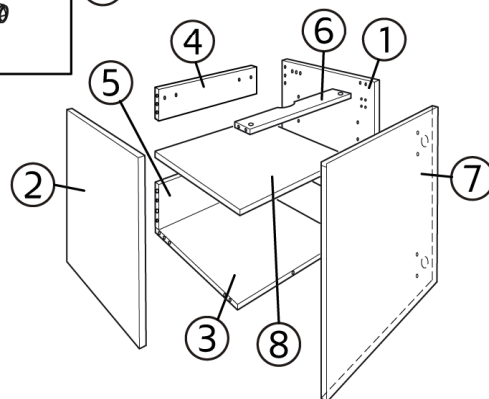

### Spare Parts

Edition 02.2008

SKETCH NO.	SPAREPART NO.	SOLO 420 TVÄTTSTÄLLSKÅP	SOLO 420 WASH BASIN CABINET
1	9201516	Solo TVSK 420 HÖ GAV VIT	Gable right White to undercabinet 420
1	9201517	Solo TVSK 420 HÖ GAV BJ	Gable right birch to undercabinet 420
1	9201900	Solo TVSK 420 HÖ GAV RÖD	Gable right Red to undercabinet 420
1	9201901	Solo TVSK 420 HÖ GAV SV	Gable right Black to undercabinet 420
2	9201518	Solo TVSK 420 VÄ GAV VIT	Gable left White to undercabinet 420
2	9201519	Solo TVSK 420 VÄ GAV BJ	Gable left birch to undercabinet 420
2	9201902	Solo TVSK 420 VÄ GAV RÖD	Gable left Red to undercabinet 420
2	9201903	Solo TVSK 420 VÄ GAV SV	Gable left Black to undercabinet 420
3	9201520	Solo TVSK 420 BOTT VIT	Bottom White to undercabinet 420
3	9201521	Solo TVSK 420 BOTT BJ	Bottom birch to undercabinet 420
3	9201904	Solo TVSK 420 BOTT RÖD	Bottom Red to undercabinet 420
3	9201905	Solo TVSK 420 BOTT SV	Bottom Black to undercabinet 420
4	9201522	Solo TVSK 420 Ö HÄ REGEL VIT	Upper Strip for back white to undercabinet 420
4	9201523	Solo TVSK 420 Ö HÄ REGEL BJ	Upper Strip for back birch to undercabinet 420
4	9201906	Solo TVSK 420 Ö HÄ REGEL RÖD	Upper Strip for back Red to undercabinet 420
4	9201907	Solo TVSK 420 Ö HÄ REGEL SV	Upper Strip for back Black to undercabinet 420
5	9201524	Solo TVSK 420 NE HÄ REGEL VIT	Lower Strip for back white to undercabinet 420
5	9201525	Solo TVSK 420 NE HÄ REGEL BJ	Lower Strip for back birch to undercabinet 420
5	9201908	Solo TVSK 420 NE HÄ REGEL RÖD	Lower Strip for back Red to undercabinet 420
5	9201909	Solo TVSK 420 NE HÄ REGEL SV	Lower Strip for back Black to undercabinet 420
6	9201526	Solo TVSK 420 FRÄ REGEL VIT	Front Strip White to undercabinet 420
6	9201527	Solo TVSK 420 FRÄ REGEL BJ	Front Strip birch to undercabinet 420
6	9201910	Solo TVSK 420 FRÄ REGEL RÖD	Front Strip Red to undercabinet 420
6	9201911	Solo TVSK 420 FRÄ REGEL SV	Front Strip Black to undercabinet 420
7	9201528	Solo TVSK 420 LUCK VIT	Door White to undercabinet 420