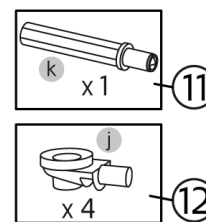

### Spare Parts

Edition 02.2008

SKETCH NO.	SPAREPART NO.	SOLO 420 TVÄTTSTÄLLSKÅP	SOLO 420 WASH BASIN CABINET
1	9201516	Solo TVSK 420 HÖ GAV VIT	Gable right White to undercabinet 420
1	9201517	Solo TVSK 420 HÖ GAV BJ	Gable right birch to undercabinet 420
1	9201900	Solo TVSK 420 HÖ GAV RÖD	Gable right Red to undercabinet 420
1	9201901	Solo TVSK 420 HÖ GAV SV	Gable right Black to undercabinet 420
2	9201518	Solo TVSK 420 VÄ GAV VIT	Gable left White to undercabinet 420
2	9201519	Solo TVSK 420 VÄ GAV BJ	Gable left birch to undercabinet 420
2	9201902	Solo TVSK 420 VÄ GAV RÖD	Gable left Red to undercabinet 420
2	9201903	Solo TVSK 420 VÄ GAV SV	Gable left Black to undercabinet 420
3	9201520	Solo TVSK 420 BOTT VIT	Bottom White to undercabinet 420
3	9201521	Solo TVSK 420 BOTT BJ	Bottom birch to undercabinet 420
3	9201904	Solo TVSK 420 BOTT RÖD	Bottom Red to undercabinet 420
3	9201905	Solo TVSK 420 BOTT SV	Bottom Black to undercabinet 420
4	9201522	Solo TVSK 420 Ö HÄ REGEL VIT	Upper Strip for back white to undercabinet 420
4	9201523	Solo TVSK 420 Ö HÄ REGEL BJ	Upper Strip for back birch to undercabinet 420
4	9201906	Solo TVSK 420 Ö HÄ REGEL RÖD	Upper Strip for back Red to undercabinet 420
4	9201907	Solo TVSK 420 Ö HÄ REGEL SV	Upper Strip for back Black to undercabinet 420
5	9201524	Solo TVSK 420 NE HÄ REGEL VIT	Lower Strip for back white to undercabinet 420
5	9201525	Solo TVSK 420 NE HÄ REGEL BJ	Lower Strip for back birch to undercabinet 420
5	9201908	Solo TVSK 420 NE HÄ REGEL RÖD	Lower Strip for back Red to undercabinet 420
5	9201909	Solo TVSK 420 NE HÄ REGEL SV	Lower Strip for back Black to undercabinet 420
6	9201526	Solo TVSK 420 FRÄ REGEL VIT	Front Strip White to undercabinet 420
6	9201527	Solo TVSK 420 FRÄ REGEL BJ	Front Strip birch to undercabinet 420
6	9201910	Solo TVSK 420 FRÄ REGEL RÖD	Front Strip Red to undercabinet 420
6	9201911	Solo TVSK 420 FRÄ REGEL SV	Front Strip Black to undercabinet 420
7	9201528	Solo TVSK 420 LUCK VIT	Door White to undercabinet 420