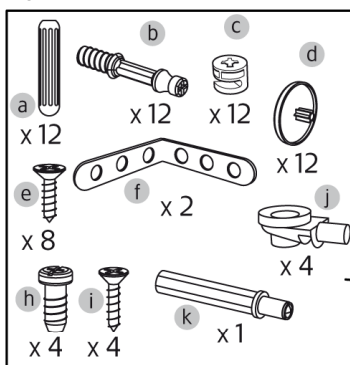

### Spare Parts

Edition 02.2008

SKETCH NO.	SPAREPART NO.	SOLO 420 TVÄTTSTÄLLSKÅP	SOLO 420 WASH BASIN CABINET
1	9201516	Solo TVSK 420 HÖ GAV VIT	Gable right White to undercabinet 420
1	9201517	Solo TVSK 420 HÖ GAV BJ	Gable right birch to undercabinet 420
1	9201900	Solo TVSK 420 HÖ GAV RÖD	Gable right Red to undercabinet 420
1	9201901	Solo TVSK 420 HÖ GAV SV	Gable right Black to undercabinet 420
2	9201518	Solo TVSK 420 VÄ GAV VIT	Gable left White to undercabinet 420
2	9201519	Solo TVSK 420 VÄ GAV BJ	Gable left birch to undercabinet 420
2	9201902	Solo TVSK 420 VÄ GAV RÖD	Gable left Red to undercabinet 420
2	9201903	Solo TVSK 420 VÄ GAV SV	Gable left Black to undercabinet 420
3	9201520	Solo TVSK 420 BOTT VIT	Bottom White to undercabinet 420
3	9201521	Solo TVSK 420 BOTT BJ	Bottom birch to undercabinet 420
3	9201904	Solo TVSK 420 BOTT RÖD	Bottom Red to undercabinet 420
3	9201905	Solo TVSK 420 BOTT SV	Bottom Black to undercabinet 420
4	9201522	Solo TVSK 420 Ö HÄ REGEL VIT	Upper Strip for back white to undercabinet 420
4	9201523	Solo TVSK 420 Ö HÄ REGEL BJ	Upper Strip for back birch to undercabinet 420
4	9201906	Solo TVSK 420 Ö HÄ REGEL RÖD	Upper Strip for back Red to undercabinet 420
4	9201907	Solo TVSK 420 Ö HÄ REGEL SV	Upper Strip for back Black to undercabinet 420
5	9201524	Solo TVSK 420 NE HÄ REGEL VIT	Lower Strip for back white to undercabinet 420
5	9201525	Solo TVSK 420 NE HÄ REGEL BJ	Lower Strip for back birch to undercabinet 420
5	9201908	Solo TVSK 420 NE HÄ REGEL RÖD	Lower Strip for back Red to undercabinet 420
5	9201909	Solo TVSK 420 NE HÄ REGEL SV	Lower Strip for back Black to undercabinet 420
6	9201526	Solo TVSK 420 FRÄ REGEL VIT	Front Strip White to undercabinet 420
6	9201527	Solo TVSK 420 FRÄ REGEL BJ	Front Strip birch to undercabinet 420
6	9201910	Solo TVSK 420 FRÄ REGEL RÖD	Front Strip Red to undercabinet 420
6	9201911	Solo TVSK 420 FRÄ REGEL SV	Front Strip Black to undercabinet 420
7	9201528	Solo TVSK 420 LUCK VIT	Door White to undercabinet 420