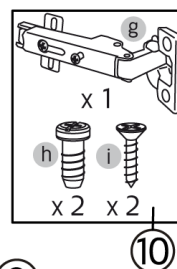

### Spare Parts

Edition 02.2008

SKETCH NO.	SPAREPART NO.	SOLO 420 TVÄTTSTÄLLSKÅP	SOLO 420 WASH BASIN CABINET
1	9201516	Solo TVSK 420 HÖ GAV VIT	Gable right White to undercabinet 420
1	9201517	Solo TVSK 420 HÖ GAV BJ	Gable right birch to undercabinet 420
1	9201900	Solo TVSK 420 HÖ GAV RÖD	Gable right Red to undercabinet 420
1	9201901	Solo TVSK 420 HÖ GAV SV	Gable right Black to undercabinet 420
2	9201518	Solo TVSK 420 VÄ GAV VIT	Gable left White to undercabinet 420
2	9201519	Solo TVSK 420 VÄ GAV BJ	Gable left birch to undercabinet 420
2	9201902	Solo TVSK 420 VÄ GAV RÖD	Gable left Red to undercabinet 420
2	9201903	Solo TVSK 420 VÄ GAV SV	Gable left Black to undercabinet 420
3	9201520	Solo TVSK 420 BOTT VIT	Bottom White to undercabinet 420
3	9201521	Solo TVSK 420 BOTT BJ	Bottom birch to undercabinet 420
3	9201904	Solo TVSK 420 BOTT RÖD	Bottom Red to undercabinet 420
3	9201905	Solo TVSK 420 BOTT SV	Bottom Black to undercabinet 420
4	9201522	Solo TVSK 420 Ö HÄ REGEL VIT	Upper Strip for back white to undercabinet 420
4	9201523	Solo TVSK 420 Ö HÄ REGEL BJ	Upper Strip for back birch to undercabinet 420
4	9201906	Solo TVSK 420 Ö HÄ REGEL RÖD	Upper Strip for back Red to undercabinet 420
4	9201907	Solo TVSK 420 Ö HÄ REGEL SV	Upper Strip for back Black to undercabinet 420
5	9201524	Solo TVSK 420 NE HÄ REGEL VIT	Lower Strip for back white to undercabinet 420
5	9201525	Solo TVSK 420 NE HÄ REGEL BJ	Lower Strip for back birch to undercabinet 420
5	9201908	Solo TVSK 420 NE HÄ REGEL RÖD	Lower Strip for back Red to undercabinet 420
5	9201909	Solo TVSK 420 NE HÄ REGEL SV	Lower Strip for back Black to undercabinet 420
6	9201526	Solo TVSK 420 FRÄ REGEL VIT	Front Strip White to undercabinet 420
6	9201527	Solo TVSK 420 FRÄ REGEL BJ	Front Strip birch to undercabinet 420
6	9201910	Solo TVSK 420 FRÄ REGEL RÖD	Front Strip Red to undercabinet 420
6	9201911	Solo TVSK 420 FRÄ REGEL SV	Front Strip Black to undercabinet 420
7	9201528	Solo TVSK 420 LUCK VIT	Door White to undercabinet 420