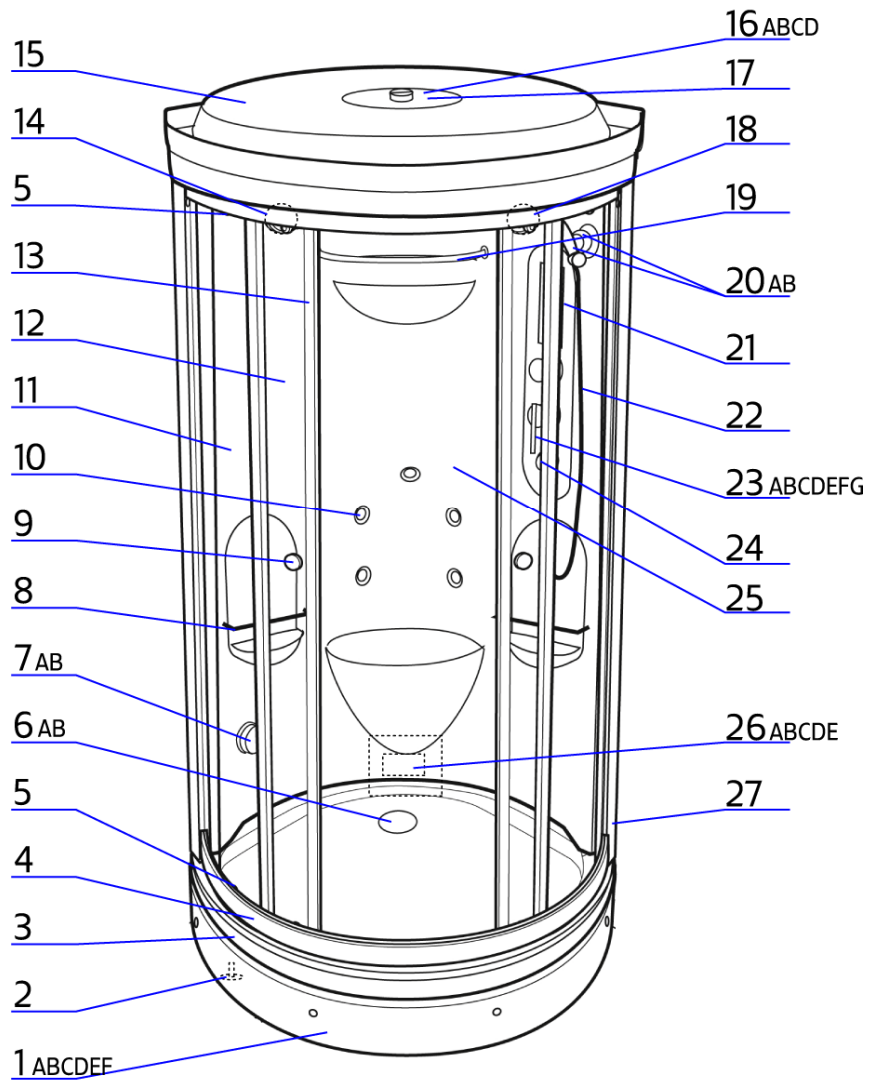

CARICIA 92

28-33
on backside of Steamer

SKETCH NO.	SPAREPART ART.NO	STEAMER CARICIA 07	STEAMER CARICIA 07	PICTURE □□
1A	9300383	CARICIA 07 FRONT VIT	Lose skirt for bottom tray	
1B	9300384	CARICIA 07 TÄCKHATT FRONT VIT	skirt decorate cover	
1C	9300385	CARICIA 07 FÄSTDEL U TÄCKHATT	Plastic part under decorate cover	
1D	9300386	CARICIA 07 FÄSTSKRUV FRONT	screw for Skirt	
1E	9300387	CARICIA 07 VINKELFÄSTE	L-shaped foot plastic unit	
1F	9300388	CARICIA 07 BULT FÖR FOT	Bolt and nut for L-shaped foot	
2	9300389	CARICIA 07 FOT	Support under a tray	
3	9300390	CARICIA 07 KAR VIT	Bottom tray complete	
4	9300391	CARICIA 07 ÖVR/NED PROFIL	Upper/lower aluminium profile	
5	9300392	CARICIA 07 HJUL 26MM	Ø26 Roller to a door	
6A	9300393	CARICIA 07 AVLOPPSLANG	Plastic drainage pipe	
6B	9300394	CARICIA 07 AVLOPSSATS KROM	Chrome plated drainager	
7A	9300395	CARICIA 07 ÅNGKOPP	Steam outlet	
7B	9300396	CARICIA 07 ÅNGSLANG	Steam pipe	
8	9300397	CARICIA 07 HYLLSTÅNG KORT	Short Shelf bar	
9	9300398	CARICIA 07 DÖRRHANDTAG	Door handle	

SKETCH NO.	SPAREPART ART.NO	STEAMER CARICIA 07	STEAMER CARICIA 07	PICTURE □ □
10	9300399	CARICIA 07 DYSA STOR	Big shower jets	
11	9300400	CARICIA 07 GLASVÄGG ST	Glasswall incl pprofiles and gaskets	
12	9300401	CARICIA 07 GLASDÖRR ST	Glassdoor incl profiles and gaskets	
13	9300402	CARICIA 07 MAGN PROF DÖRR	Compl magnetic profile for door	
14	9300403	CARICIA 07 FLÄKT	Fan with cover	
15	9300404	CARICIA 07 TAK VIT	Top Cover complete	
16A	9300405	CARICIA 07 SKÄRM TAKLAMP	Lamp cover complete with fixing kit	
16B	9300406	CARICIA 07 LYSRÖR	Circular lamp tube	
16C	9300407	CARICIA 07 LAMPHÅLLARE	Holder for circular lamp tube	
16D	9300408	CARICIA 07 TRANSFORM TAK	Ballast on the roof	
17	9300409	CARICIA 07 TAKDUSCH	Overhead shower complete with connection	
18	9300410	CARICIA 07 HÖGTALARE	Speaker with cover	
19	9300411	CARICIA 07 HYLLSTÅNG LÅNG	Long Shelf bar	
20A	9300412	CARICIA 07 HANDDUSCH	Handshower	
20B	9300413	CARICIA 07 HÅLLARE HANDDUSCH	Handshower holder	