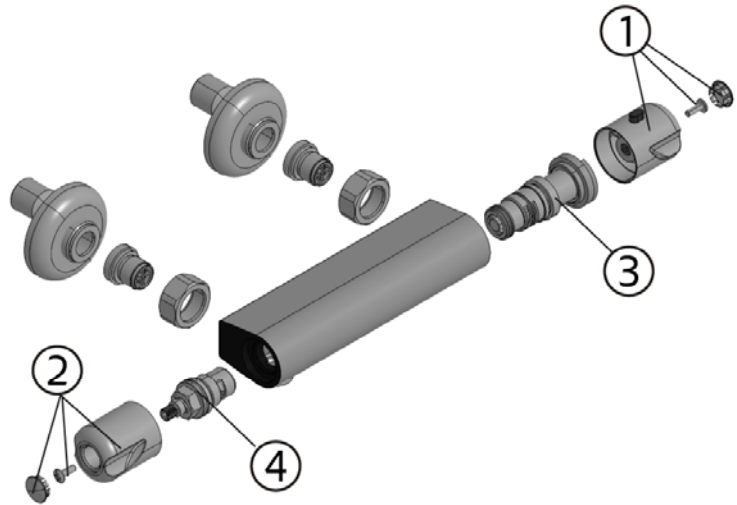

Hafa badrum
Smartmix
 1445385

Spare Parts

Edition 01.2009

SKETCH NO:	SPAREPART NO.	SMARTMIX DUSCHBLANDARE 150 C/C	SMARTMIX SHOWER MIXE 150 C/C
1	9209475	SMARTMIX DUSCHBL. TERM.VRED	SMARTMIX SHOWER MIX THER.HAND
2	9209476	SMARTMIX DUSCHBL. ON/OFF.VRED	SMARTMIX SHOW.MIX ON/OFF.HAND
3	9209477	SMARTMIX DUSCHBL.TERM.INSATS	SMARTMIX SHOWER MIX THER.CART
4	9400002	INSATS AV/PÅ CUB,COOL,MILL,MOT	CARTRIDGE ON/OFF