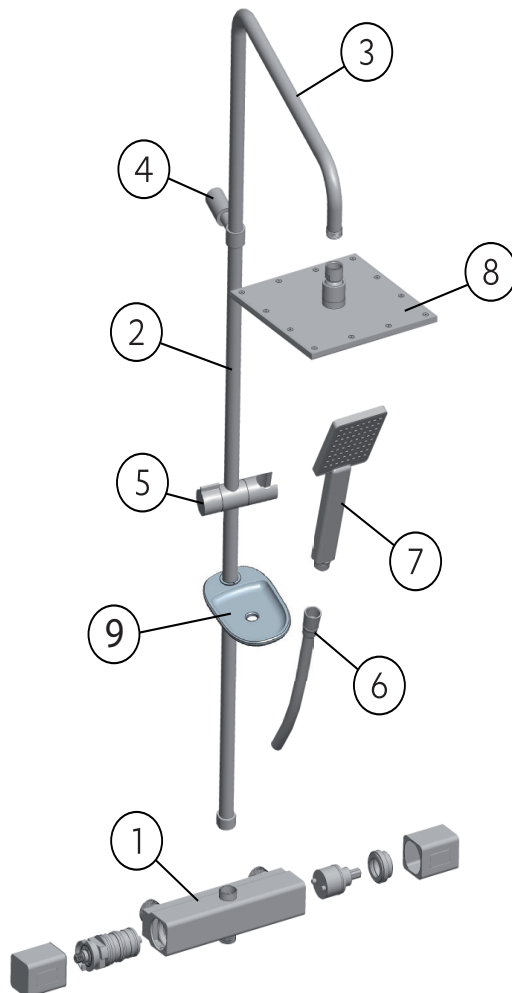

Hafa® Complete Square

Art: 1381645, 1381650

Hafa®

Hafa
Svarvaregatan 5, Box 525
SE-301 80 Halmstad
SWEDEN

Garanti/Warranty.
Service, resevdelar/spare-parts
Sweden: Tel: +46 (0)35 15 44 75
Norway: Tel: +47 69 31 02 30
Finland: Puh: 0207 43 50 00

www.hafa.se
www.hafa.dk
www.hafabad.no
www.hafa.se
www.hafabathroom.ru
www.hafa.eu

E-mail:
service@hafa.se
service@hafabad.no