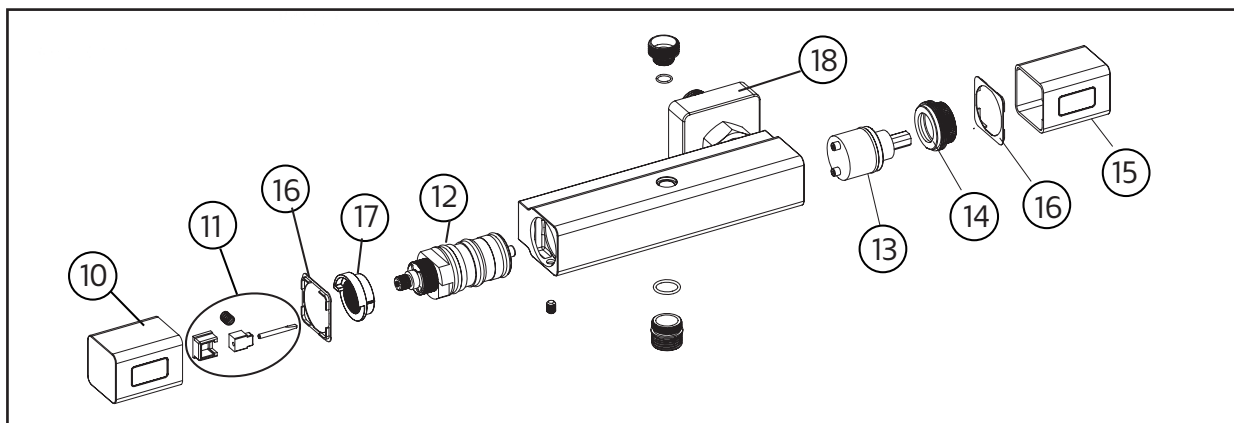

Hafa® Complete Square

Art: 1381645, 1381650

Hafa®

Hafa
Svarvaregatan 5, Box 525
SE-301 80 Halmstad
SWEDEN

Garanti/Warranty.
Service, resevdelar/spare-parts
Sweden: Tel: +46 (0)35 15 44 75
Norway: Tel: +47 69 31 02 30
Finland: Puh: 0207 43 50 00

www.hafa.se
www.hafa.dk
www.hafabad.no
www.hafa.se
www.hafabathroom.ru
www.hafa.eu

E-mail:
service@hafa.se
service@hafabad.no