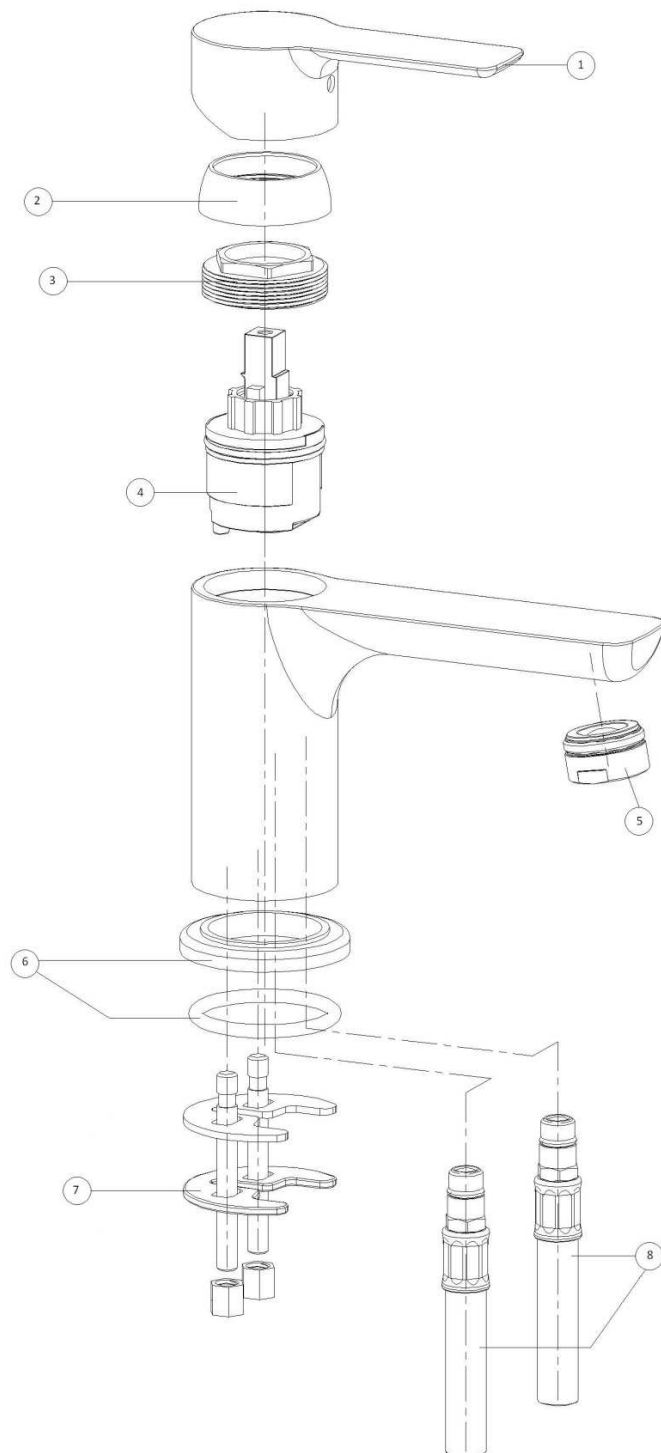

Hafa® Thin

Art: 1381015

Spare Parts

Hafa®

Hafa
Svarvaregatan 5, Box 525
SE-301 80 Halmstad
SWEDEN

Garanti/Warranty.
Service, resevdelar/spare-parts
Sweden: Tel: +46 (0)35 15 44 75
Norway: Tel: +47 69 31 02 30
Finland: Puh: 0207 43 50 00

www.hafa.se
www.hafa.dk
www.hafabad.no
www.hafa.se
www.hafabathroom.ru
www.hafa.eu

E-mail:
service@hafa.se
service@hafabad.no