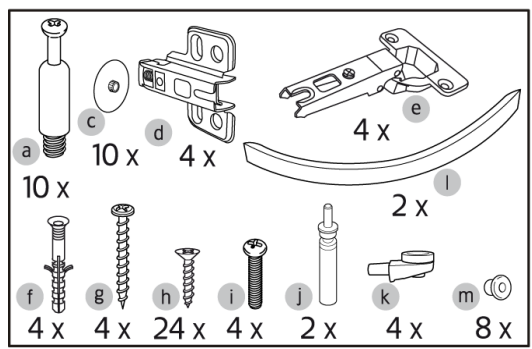

Hafa® Quiq

Tvättställskåp 500

Spare Parts

Edition 02.2008

SKETCHNO.	SPAREPARTNO.	QUIQ TVÄTTSTÄLLSKÅP 500	QUIQ WASH BASIN CABINET 500
1	9201800	QUIQ TVSK 500 HÖ GAV VIT	QUIQ WB-CAB RIGHT SIDE WHITE
1	9202750	QUIQ TVSK 500 HÖ GAV VALNÖT	QUIQ WB-CAB RIGHT SIDE WALNUT
2	9201801	QUIQ TVSK 500 VÅ GAV VIT	QUIQ WB-CAB LEFT SIDE WHITE
2	9202751	QUIQ TVSK 500 VÅ GAV VALNÖT	QUIQ WB-CAB LEFT SIDE WALNUT
3	9201802	QUIQ TVSK 500 BOTT VIT	QUIQ WB-CAB BOTTOM WHITE
3	9202752	QUIQ TVSK 500 BOTT VALNÖT	QUIQ WB-CAB BOTTOM WALNUT
4	9201803	QUIQ TVSK 500 HÅ REGEL VIT	QUIQ WB-CAB STRIP AT THE BACK WHITE
4	9202753	QUIQ TVSK 500 HÅ REGEL VALN	QUIQ WB-CAB STRIP AT THE BACK WALNUT
5	9201804	QUIQ TVSK 500 HY	QUIQ WB-CAB SHELF WHITE
5	9202781	QUICK TVSK 500 HY VALNÖT	QUICK WB-CAB 500 SHELF WALN
6	9201805	QUIQ TVSK 500/HURTS 250 HÖ VIT	QUIQ WB-/SI-CAB DOOR RI WHITE
6	9202754	QUIQ TVSK 500/HU250 LU HÖ VA	QUIQ WB-CAB DOOR RI WALNUT

SKETCHNO.	SPAREPARTNO.	QUIQ TVÄTTSTÄLLSKÅP 500	QUIQ WASH BASIN CABINET 500
7	9202780	QUIQ TVSK500/HU250 LU VÄ VAL	QUIQ WB500/SI250 DOOR LE WALNUT
7	9201848	QUICK TVSK 500/HURTS 250 VÄ LUCK	QUIQ WB500/SI250 DOOR LE WHITE
8	9201806	QUIQ TVSK 500 FRONT	QUIQ WB-CAB FRONT WHITE
8	9202755	QUIQ TVSK 500 FRONT VALNÖT	QUIQ WB-CAB FRONT WALNUT
9	9201834	QUIQ TVSK 500 MONT SET	QUIQ WB CAB MOUNT SET
10	9202070	QUIQ GGJ SOLO	QUIQ, SOLO WB-CAB HINGES
11	9201847	QUIQ HANDTAG	QUIQ HANDLE
12	9202071	LUCK/LÅD DÄMPARE SOLO HYDR. VIT	QUIQ, SOLO WB-CAB SOFT CLOSE DOOR/DRAWER
13	9202072	HYLLBÄRARE SOLO,QUIQ	QUIQ, SOLO SHELF HOLDER
14	9201835	QUIQ TVÄTTSTÄLL 750 VÄ	QUIQ WASH BASIN 750 LEFT
14	9201836	QUIQ TVÄTTSTÄLL 750 HÖ	QUIQ WASH BASIN 750 RIGHT
14	9201799	QUIQ TVÄTTSTÄLL 500	QUIQ WASH BASIN 500