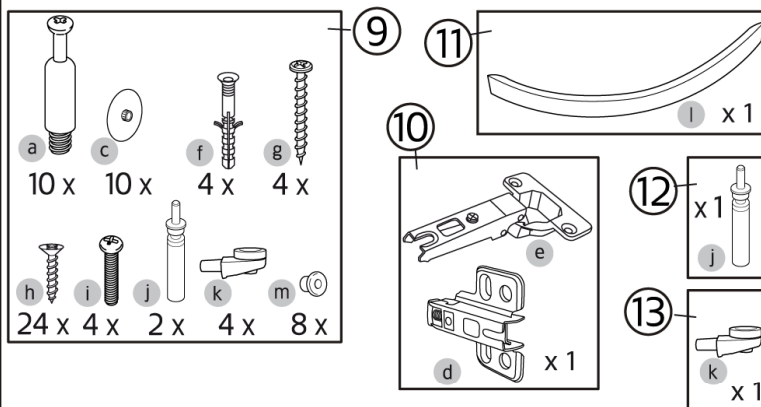

Hafa® Quiq

Tvättställskåp 500

Spare Parts

Edition 02.2008

SKETCHNO.	SPAREPARTNO.	QUIQ TVÄTTSTÄLLSKÅP 500	QUIQ WASH BASIN CABINET 500
1	9201800	QUIQ TVSK 500 HÖ GAV VIT	QUIQ WB-CAB RIGHT SIDE WHITE
1	9202750	QUIQ TVSK 500 HÖ GAV VALNÖT	QUIQ WB-CAB RIGHT SIDE WALNUT
2	9201801	QUIQ TVSK 500 VÅ GAV VIT	QUIQ WB-CAB LEFT SIDE WHITE
2	9202751	QUIQ TVSK 500 VÅ GAV VALNÖT	QUIQ WB-CAB LEFT SIDE WALNUT
3	9201802	QUIQ TVSK 500 BOTT VIT	QUIQ WB-CAB BOTTOM WHITE
3	9202752	QUIQ TVSK 500 BOTT VALNÖT	QUIQ WB-CAB BOTTOM WALNUT
4	9201803	QUIQ TVSK 500 HÅ REGEL VIT	QUIQ WB-CAB STRIP AT THE BACK WHITE
4	9202753	QUIQ TVSK 500 HÅ REGEL VALN	QUIQ WB-CAB STRIP AT THE BACK WALNUT
5	9201804	QUIQ TVSK 500 HY	QUIQ WB-CAB SHELF WHITE
5	9202781	QUICK TVSK 500 HY VALNÖT	QUICK WB-CAB 500 SHELF WALN
6	9201805	QUIQ TVSK 500/HURTS 250 HÖ VIT	QUIQ WB-/SI-CAB DOOR RI WHITE
6	9202754	QUIQ TVSK 500/HU250 LU HÖ VA	QUIQ WB-CAB DOOR RI WALNUT

SKETCHNO.	SPAREPARTNO.	QUIQ TVÄTTSTÄLLSKÅP 500	QUIQ WASH BASIN CABINET 500
7	9202780	QUIQ TVSK500/HU250 LU VÄ VAL	QUIQ WB500/SI250 DOOR LE WALNUT
7	9201848	QUICK TVSK 500/HURTS 250 VÄ LUCK	QUIQ WB500/SI250 DOOR LE WHITE
8	9201806	QUIQ TVSK 500 FRONT	QUIQ WB-CAB FRONT WHITE
8	9202755	QUIQ TVSK 500 FRONT VALNÖT	QUIQ WB-CAB FRONT WALNUT
9	9201834	QUIQ TVSK 500 MONT SET	QUIQ WB CAB MOUNT SET
10	9202070	QUIQ GGJ SOLO	QUIQ, SOLO WB-CAB HINGES
11	9201847	QUIQ HANDTAG	QUIQ HANDLE
12	9202071	LUCK/LÅD DÄMPARE SOLO HYDR. VIT	QUIQ, SOLO WB-CAB SOFT CLOSE DOOR/DRAWER
13	9202072	HYLLBÄRARE SOLO,QUIQ	QUIQ, SOLO SHELF HOLDER
14	9201835	QUIQ TVÄTTSTÄLL 750 VÄ	QUIQ WASH BASIN 750 LEFT
14	9201836	QUIQ TVÄTTSTÄLL 750 HÖ	QUIQ WASH BASIN 750 RIGHT
14	9201799	QUIQ TVÄTTSTÄLL 500	QUIQ WASH BASIN 500