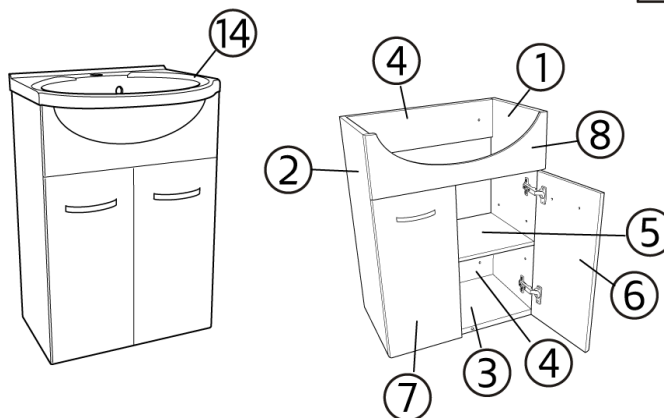

Hafa® Quiq

Tvättställskåp 500

Spare Parts

Edition 02.2008

SKETCHNO.	SPAREPARTNO.	QUIQ TVÄTTSTÄLLSKÅP 500	QUIQ WASH BASIN CABINET 500
1	9201800	QUIQ TVSK 500 HÖ GAV VIT	QUIQ WB-CAB RIGHT SIDE WHITE
1	9202750	QUIQ TVSK 500 HÖ GAV VALNÖT	QUIQ WB-CAB RIGHT SIDE WALNUT
2	9201801	QUIQ TVSK 500 VÅ GAV VIT	QUIQ WB-CAB LEFT SIDE WHITE
2	9202751	QUIQ TVSK 500 VÅ GAV VALNÖT	QUIQ WB-CAB LEFT SIDE WALNUT
3	9201802	QUIQ TVSK 500 BOTT VIT	QUIQ WB-CAB BOTTOM WHITE
3	9202752	QUIQ TVSK 500 BOTT VALNÖT	QUIQ WB-CAB BOTTOM WALNUT
4	9201803	QUIQ TVSK 500 HÅ REGEL VIT	QUIQ WB-CAB STRIP AT THE BACK WHITE
4	9202753	QUIQ TVSK 500 HÅ REGEL VALN	QUIQ WB-CAB STRIP AT THE BACK WALNUT
5	9201804	QUIQ TVSK 500 HY	QUIQ WB-CAB SHELF WHITE
5	9202781	QUICK TVSK 500 HY VALNÖT	QUICK WB-CAB 500 SHELF WALN
6	9201805	QUIQ TVSK 500/HURTS 250 HÖ VIT	QUIQ WB-/SI-CAB DOOR RI WHITE
6	9202754	QUIQ TVSK 500/HU250 LU HÖ VA	QUIQ WB-CAB DOOR RI WALNUT

SKETCHNO.	SPAREPARTNO.	QUIQ TVÄTTSTÄLLSKÅP 500	QUIQ WASH BASIN CABINET 500
7	9202780	QUIQ TVSK500/HU250 LU VÄ VAL	QUIQ WB500/SI250 DOOR LE WALNUT
7	9201848	QUICK TVSK 500/HURTS 250 VÄ LUCK	QUIQ WB500/SI250 DOOR LE WHITE
8	9201806	QUIQ TVSK 500 FRONT	QUIQ WB-CAB FRONT WHITE
8	9202755	QUIQ TVSK 500 FRONT VALNÖT	QUIQ WB-CAB FRONT WALNUT
9	9201834	QUIQ TVSK 500 MONT SET	QUIQ WB CAB MOUNT SET
10	9202070	QUIQ GGJ SOLO	QUIQ, SOLO WB-CAB HINGES
11	9201847	QUIQ HANDTAG	QUIQ HANDLE
12	9202071	LUCK/LÅD DÄMPARE SOLO HYDR. VIT	QUIQ, SOLO WB-CAB SOFT CLOSE DOOR/DRAWER
13	9202072	HYLLBÄRARE SOLO,QUIQ	QUIQ, SOLO SHELF HOLDER
14	9201835	QUIQ TVÄTTSTÄLL 750 VÄ	QUIQ WASH BASIN 750 LEFT
14	9201836	QUIQ TVÄTTSTÄLL 750 HÖ	QUIQ WASH BASIN 750 RIGHT
14	9201799	QUIQ TVÄTTSTÄLL 500	QUIQ WASH BASIN 500