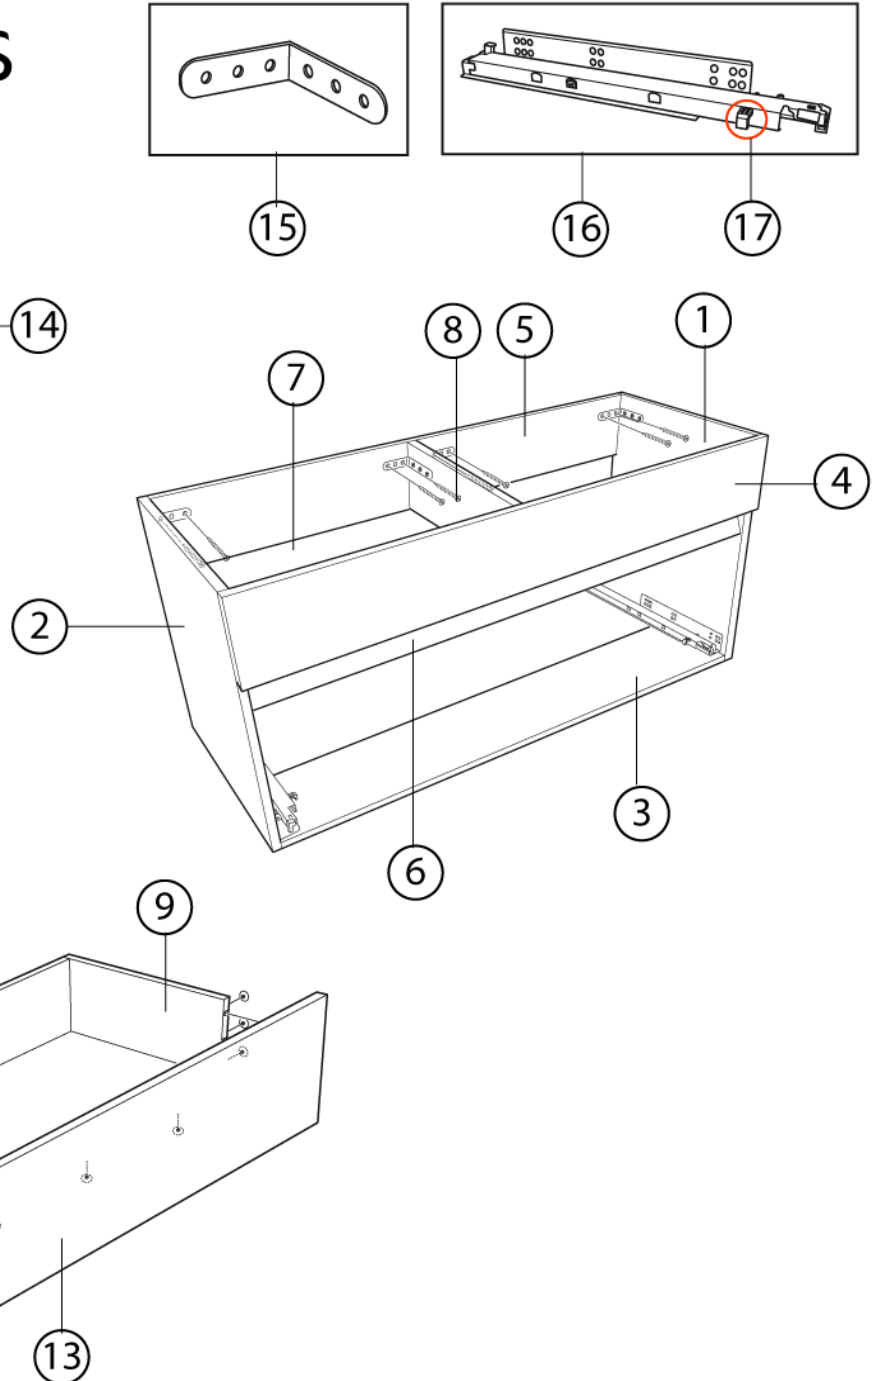

Hafa® East 1200 D

Art. 1542196, 1542197

Spare Parts

Hafa
Svarvaregatan 5, Box 525
SE-301 80 Halmstad
SWEDEN

www.hafa.se
www.hafadk.com
www.hafabad.no
www.hafa.fi
www.hafabathroom.ru
www.hafa.eu

E-mail:
service@hafa.se

Hafa® East 1200 D

Art: 1542196, 1542197

SKETCH NO:	SPARE PART NO	EAST 1200 D TVÄTTSTÄLLSSKÅP	EAST 1200 D WASH BASIN CABINET
1	9202500	EAST TVSK 1200D HÖGER GAVEL VIT	EAST WB-CA 1200D RIGHT SIDE WHITE
1	9202501	EAST TVSK 1200D HÖGER GAVEL SVART	EAST WB-CA 1200D RIGHT SIDE BLACK
1	9203766	EAST TVSK 1200D HÖGER GAVEL VIT (2012)	EAST WB-CA 1200D RIGHT SIDE WHITE (2012)
1	9203767	EAST TVSK 1200D HÖGER GAVEL SVART (2012)	EAST WB-CA 1200D RIGHT SIDE BLACK(2012)
2	9202502	EAST TVSK 1200D VÄNSTER GAVEL VIT	EAST WB-CA1200D LEFT SIDE WHITE
2	9202503	EAST TVSK 1200D VÄNSTER GAVEL SVART	EAST WB-CA1200D LEFT SIDE BLACK
2	9203768	EAST TVSK 1200D VÄNSTER GAVEL VIT (2012)	EAST WB-CA 1200D LEFT SIDE WHITE (2012)
2	9203769	EAST TVSK 1200D VÄNSTER GAVEL SVART (2012)	EAST WB-CA 1200D LEFT SIDE BLACK (2012)
3	9202470	EAST TVSK 1200/D BOTTENREGEL VIT	EAST WB-CA1200/D BOTTOM STRIP WHITE
3	9202471	EAST TVSK 1200/D BOTTENREGEL SVART	EAST WB-CA1200/D BOTTOM STRIP BLACK
4	9202504	EAST TVSK 1200D FRONT VIT	EAST WB-CA1200D FRONT WHITE
4	9202505	EAST TVSK 1200D FRONT SVART	EAST WB-CA1200D FRONT BLACK
5	9202506	EAST TVSK 1200D BAKRE HÄNGREGEL VIT	EAST WB-CA1200D BACK STRIP WHITE
5	9202507	EAST TVSK1200D BAKRE HÄNGREGEL SVART	EAST WB-CA1200D BACK STRIP BLACK
6	9202476	EAST TVSK 1200/D FRÄMRE REGEL VIT	EAST WB-CA1200/D FRONT STRIP WHITE
6	9202477	EAST TVSK 1200/D FRÄMRE REGEL SVART	EAST WB-CA1200/D FRONT STRIP BLACK
7	9202478	EAST TVSK 1200/D NEDRE BAKRE REGEL VIT	EAST WB-CA1200/D LOWER BACK STRIP WHITE
7	9202479	EAST TVSK 1200/D NEDRE BAKRE REGEL SVART	EAST WB-CA1200/D LOWER BACK STRIP BLACK
8	9202508	EAST TVSK 1200D MITTGAVEL VIT	EAST WB-CA1200D CENTER SIDE WHITE
8	9202509	EAST TVSK 1200D MITTGAVEL SVART	EAST WB-CA1200D CENTER SIDE BLACK
9	9202414	EAST TVSK HÖGER LÅDGAVEL VIT	EAST WB-CA RIGHT DRAWER SIDE WHITE
9	9202415	EAST TVSK HÖGER LÅDGAVEL SVART	EAST WB-CA RIGHT DRAWER SIDE BLACK
9	9203750	EAST TVSK HÖGER LÅDGAVEL VIT (2012)	EAST WB-CA RIGHT DRAWER SIDE (2012)
9	9203751	EAST TVSK HÖGER LÅDGAVEL SVART (2012)	EAST WB-CA RIGHT DRAWER SIDE (2012)
10	9202416	EAST TVSK VÄNSTER LÅDGAVEL VIT	EAST WB-CA LEFT DRAWER SIDE WHITE
10	9202417	EAST TVSK VÄNSTER LÅDGAVEL SVART	EAST WB-CA LEFT DRAWER SIDE BLACK
10	9203752	EAST TVSK VÄNSTER LÅDGAVEL VIT (2012)	EAST WB-CA LEFT DRAWER SIDE WH (2012)
10	9203753	EAST TVSK VÄNSTER LÅDGAVEL SVART (2012)	EAST WB-CA LEFT DRAWER SIDE BL (2012)
11	9202488	EAST TVSK 1200/D LÅDBAKSTYCKE VIT	EASTWBCA1200/D BACK DRAWER SIDE WH
11	9202489	EAST TVSK 1200/D LÅDBAKSTYCKE SVART	EASTWBCA1200/D BACK DRAWER SIDE BL
11	9203454	EAST TVSK 1200 LÅDBAKSTYCKE VIT (2012)	EAST WBCA 1200 BACK DRAWER SIDE W (2012)
11	9203755	EAST TVSK 1200 LÅDBAKSTYCKE SV (2012)	EAST WBCA 1200 BACK DRAWER SIDE B (2012)
12	9202490	EAST TVSK 1200/D LÅDBOTTEN VIT	EAST WB-CA1200/D DRAWER BOTTOM WHITE

	Hafa Svarvaregatan 5, Box 525 SE-301 80 Halmstad SWEDEN	www.hafa.se www.hafa.dk www.hafabad.no www.hafa.fi www.hafabathroom.ru www.hafa.eu	E-mail: service@hafa.se