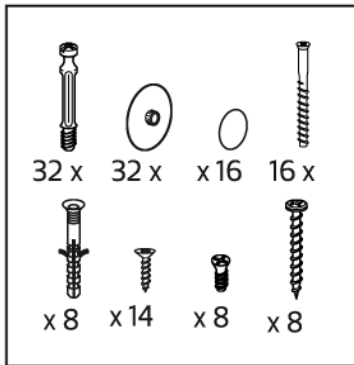

Hafa® East 1200 D

Art. 1542196, 1542197

Spare Parts

Hafa
Svarvaregatan 5, Box 525
SE-301 80 Halmstad
SWEDEN

www.hafa.se
www.hafadk.com
www.hafabad.no
www.hafa.fi
www.hafabathroom.ru
www.hafa.eu

E-mail:
service@hafa.se

Hafa® East 1200 D

Art: 1542196, 1542197

SKETCH NO:	SPARE PART NO	EAST 1200 D TVÄTTSTÄLLSSKÅP	EAST 1200 D WASH BASIN CABINET
1	9202500	EAST TVSK 1200D HÖGER GAVEL VIT	EAST WB-CA 1200D RIGHT SIDE WHITE
1	9202501	EAST TVSK 1200D HÖGER GAVEL SVART	EAST WB-CA 1200D RIGHT SIDE BLACK
1	9203766	EAST TVSK 1200D HÖGER GAVEL VIT (2012)	EAST WB-CA 1200D RIGHT SIDE WHITE (2012)
1	9203767	EAST TVSK 1200D HÖGER GAVEL SVART (2012)	EAST WB-CA 1200D RIGHT SIDE BLACK(2012)
2	9202502	EAST TVSK 1200D VÄNSTER GAVEL VIT	EAST WB-CA1200D LEFT SIDE WHITE
2	9202503	EAST TVSK 1200D VÄNSTER GAVEL SVART	EAST WB-CA1200D LEFT SIDE BLACK
2	9203768	EAST TVSK 1200D VÄNSTER GAVEL VIT (2012)	EAST WB-CA 1200D LEFT SIDE WHITE (2012)
2	9203769	EAST TVSK 1200D VÄNSTER GAVEL SVART (2012)	EAST WB-CA 1200D LEFT SIDE BLACK (2012)
3	9202470	EAST TVSK 1200/D BOTTENREGEL VIT	EAST WB-CA1200/D BOTTOM STRIP WHITE
3	9202471	EAST TVSK 1200/D BOTTENREGEL SVART	EAST WB-CA1200/D BOTTOM STRIP BLACK
4	9202504	EAST TVSK 1200D FRONT VIT	EAST WB-CA1200D FRONT WHITE
4	9202505	EAST TVSK 1200D FRONT SVART	EAST WB-CA1200D FRONT BLACK
5	9202506	EAST TVSK 1200D BAKRE HÄNGREGEL VIT	EAST WB-CA1200D BACK STRIP WHITE
5	9202507	EAST TVSK1200D BAKRE HÄNGREGEL SVART	EAST WB-CA1200D BACK STRIP BLACK
6	9202476	EAST TVSK 1200/D FRÄMRE REGEL VIT	EAST WB-CA1200/D FRONT STRIP WHITE
6	9202477	EAST TVSK 1200/D FRÄMRE REGEL SVART	EAST WB-CA1200/D FRONT STRIP BLACK
7	9202478	EAST TVSK 1200/D NEDRE BAKRE REGEL VIT	EAST WB-CA1200/D LOWER BACK STRIP WHITE
7	9202479	EAST TVSK 1200/D NEDRE BAKRE REGEL SVART	EAST WB-CA1200/D LOWER BACK STRIP BLACK
8	9202508	EAST TVSK 1200D MITTGAVEL VIT	EAST WB-CA1200D CENTER SIDE WHITE
8	9202509	EAST TVSK 1200D MITTGAVEL SVART	EAST WB-CA1200D CENTER SIDE BLACK
9	9202414	EAST TVSK HÖGER LÅDGAVEL VIT	EAST WB-CA RIGHT DRAWER SIDE WHITE
9	9202415	EAST TVSK HÖGER LÅDGAVEL SVART	EAST WB-CA RIGHT DRAWER SIDE BLACK
9	9203750	EAST TVSK HÖGER LÅDGAVEL VIT (2012)	EAST WB-CA RIGHT DRAWER SIDE (2012)
9	9203751	EAST TVSK HÖGER LÅDGAVEL SVART (2012)	EAST WB-CA RIGHT DRAWER SIDE (2012)
10	9202416	EAST TVSK VÄNSTER LÅDGAVEL VIT	EAST WB-CA LEFT DRAWER SIDE WHITE
10	9202417	EAST TVSK VÄNSTER LÅDGAVEL SVART	EAST WB-CA LEFT DRAWER SIDE BLACK
10	9203752	EAST TVSK VÄNSTER LÅDGAVEL VIT (2012)	EAST WB-CA LEFT DRAWER SIDE WH (2012)
10	9203753	EAST TVSK VÄNSTER LÅDGAVEL SVART (2012)	EAST WB-CA LEFT DRAWER SIDE BL (2012)
11	9202488	EAST TVSK 1200/D LÅDBAKSTYCKE VIT	EASTWBCA1200/D BACK DRAWER SIDE WH
11	9202489	EAST TVSK 1200/D LÅDBAKSTYCKE SVART	EASTWBCA1200/D BACK DRAWER SIDE BL
11	9203454	EAST TVSK 1200 LÅDBAKSTYCKE VIT (2012)	EAST WBCA 1200 BACK DRAWER SIDE W (2012)
11	9203755	EAST TVSK 1200 LÅDBAKSTYCKE SV (2012)	EAST WBCA 1200 BACK DRAWER SIDE B (2012)
12	9202490	EAST TVSK 1200/D LÅDBOTTEN VIT	EAST WB-CA1200/D DRAWER BOTTOM WHITE

	Hafa Svarvaregatan 5, Box 525 SE-301 80 Halmstad SWEDEN	www.hafa.se www.hafa.dk www.hafabad.no www.hafa.fi www.hafabathroom.ru www.hafa.eu	E-mail: service@hafa.se