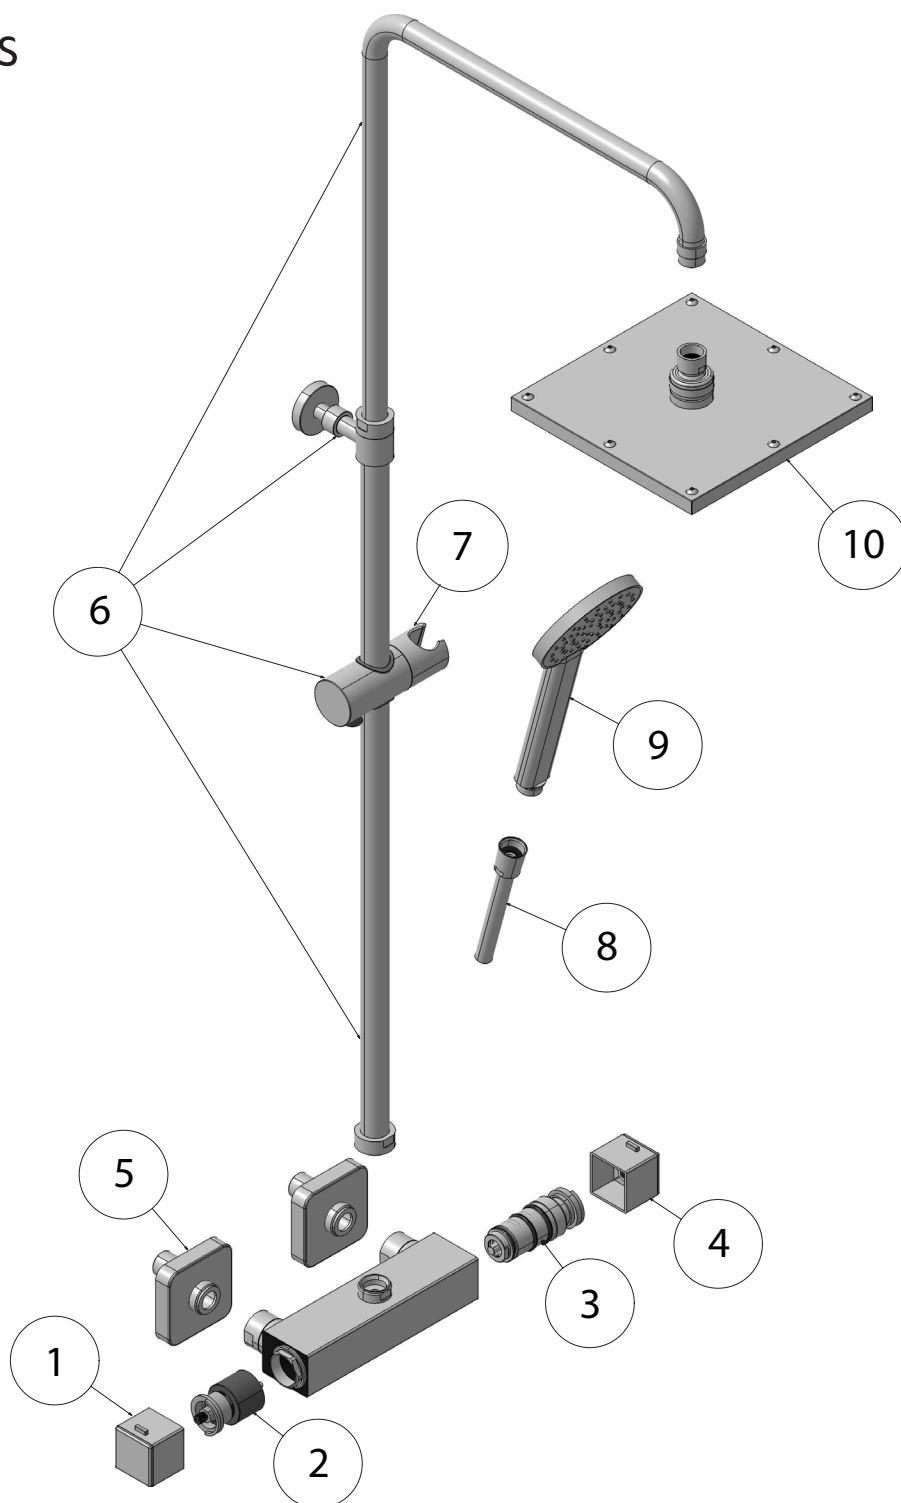

Hafa® PURE SQ

Art: 1381530, 1381535

Spare Parts

Hafa®

Hafa
Svarvaregatan 5, Box 525
SE-301 80 Halmstad
SWEDEN

Garanti/Warranty.
Service, resevdelar/spare-parts
Sweden: Tel: +46 (0)35 15 44 75
Norway: Tel: +47 69 31 02 30
Finland: Puh: 0207 43 50 00

www.hafa.se
www.hafa.dk
www.hafabad.no
www.hafa.se
www.hafabathroom.ru
www.hafa.eu

E-mail:
service@hafa.se
service@hafabad.no